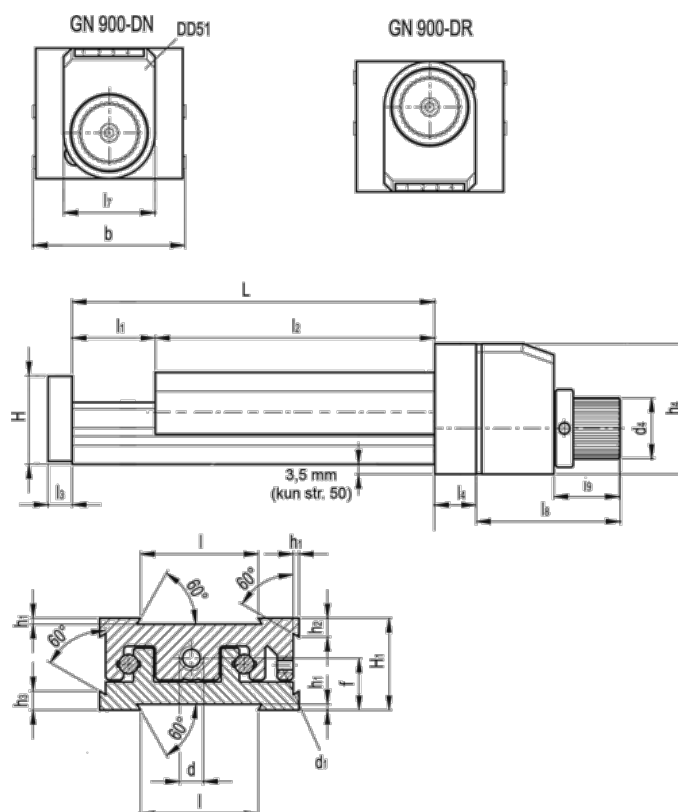

Data Sheet

Article number: 20774012

Description: Adjustable slide unit
GN 900-50-145-75-DN-1

Measures

b = 50	h2 = 4.5	l7 = 33
d = M6x1	h3 = 7.0	l8 = 52
d1 = M4	h4 = 47	l9 = 24
d4 = 22	l = 30	
f = 13.0	L - l1 = 145-75	
H = 23.0	l2 = 70	
h1 = 1.5	l3 = 6	
H1 = 23	l4 = 12	